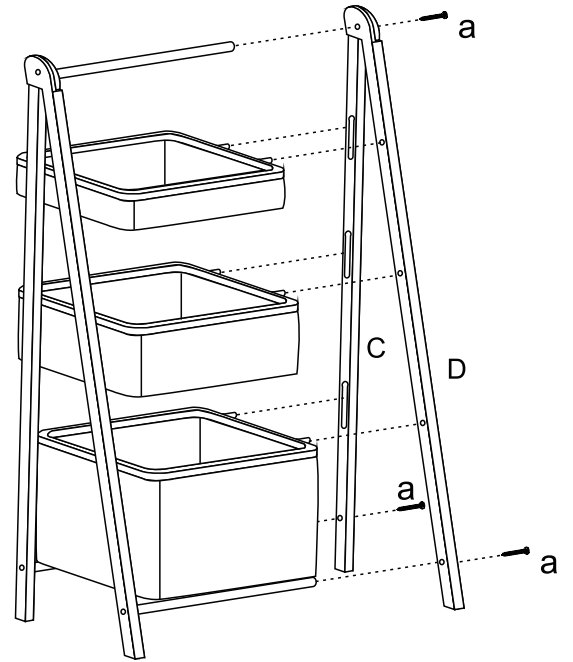

Gx1

Hx1

1

2

3

SET-UP INSTRUCTIONS

Maximum weight basket: 4 kg

URBAN OUTDOOR
CABINET BAYSWATER