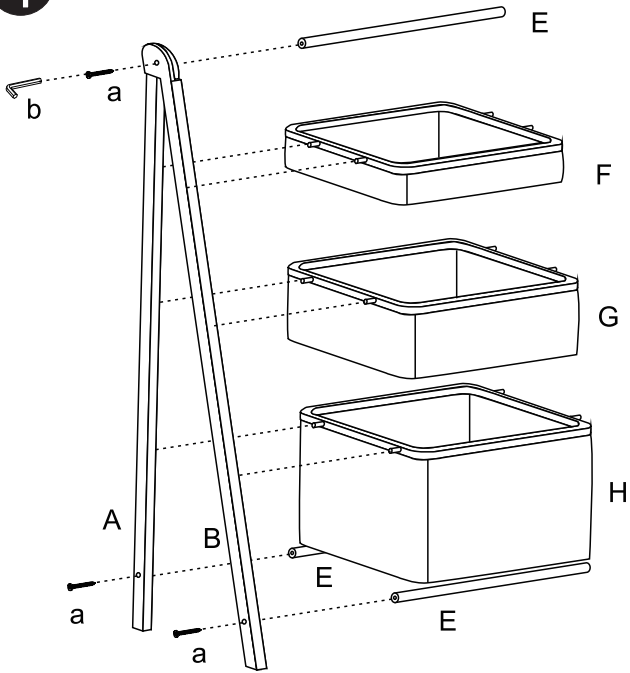

ax6

bx1

Ex3

AX1

Bx1

Cx1

Dx1

Fx1

Gx1

Hx1

1

2

3

SET-UP INSTRUCTIONS

Maximum weight basket: 4 kg

URBAN OUTDOOR
CABINET BAYSWATER