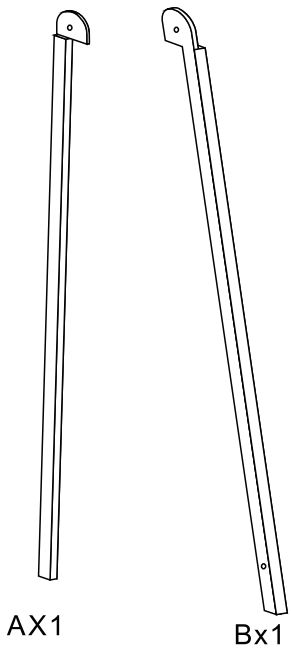

ax6

bx1

Ex3

AX1

Bx1

Cx1

Dx1

Fx1

Gx1

Hx1

1

2

3

SET-UP INSTRUCTIONS

Maximum weight basket: 4 kg

URBAN OUTDOOR
CABINET BAYSWATER