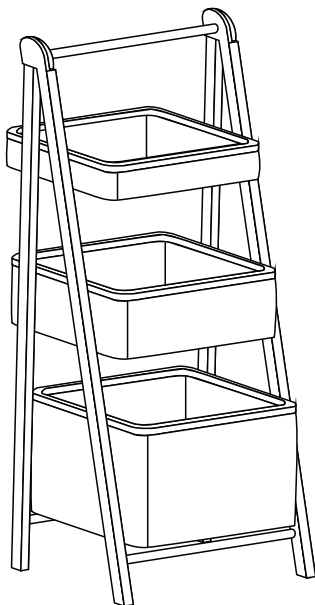

Gx1

Hx1

1

2

3

SET-UP INSTRUCTIONS

Maximum weight basket: 4 kg

URBAN OUTDOOR
CABINET BAYSWATER